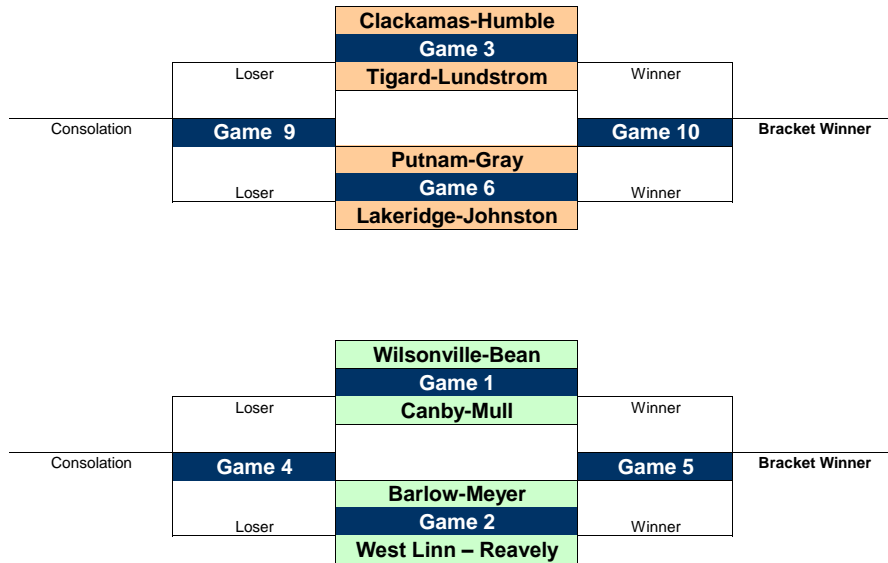

Girls 6th Grade Season-Ending Jamboree - Results

Location: Milwaukie High School

Saturday & Sunday / February 26 & February 27, 2011

Note: The team listed at top of each pairing will be considered the "home" team and should wear white or "home" uniforms when available.

Game/Time/Day

Game 1: SAT 9:15am - side gym	Game 11: SUN 11:45am - side gym
Game 2: SAT 10:30am - side gym	Game 12: SUN 11:45am - main gym
Game 3: SAT 11:45am - side gym	Game 13: SUN 1:00pm - side gym
Game 4: SAT 1:00pm - side gym	Game 14: SUN 1:00pm - main gym
Game 5: SAT 2:15pm - side gym	Game 15: SUN 2:15pm - side gym
Game 6: SAT 3:30pm - side gym	Game 16: SUN 2:15pm - main gym
Game 7: SUN 9:15am - side gym	Game 17: SUN 3:30pm - side gym
Game 8: SUN 9:15am - main gym	Game 18: SUN 3:30pm - main gym
Game 9: SUN 10:30am- side gym	Game 19: SUN 4:45pm - side gym
Game 10: SUN 10:30am- main gym	Game 20: SUN 4:45pm - main gym