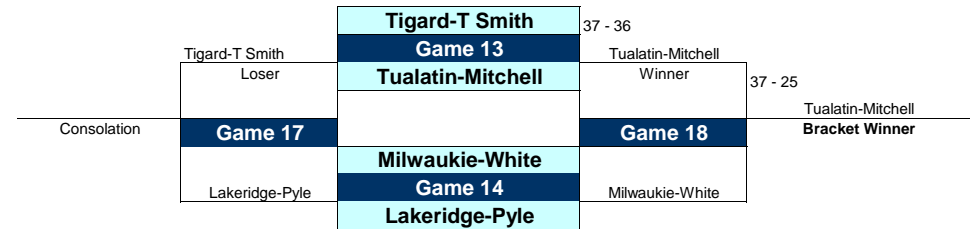

Girls 6th Grade Season-Ending Jamboree - Results

Location: Milwaukie High School

Saturday & Sunday / February 26 & February 27, 2011

Note: The team listed at top of each pairing will be considered the "home" team and should wear white or "home" uniforms when available.