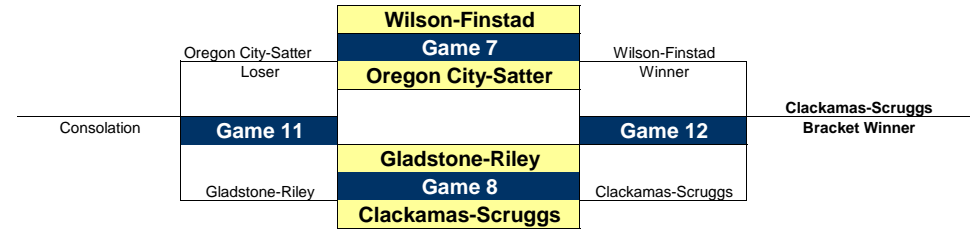

Girls 6th Grade Season-Ending Jamboree - Results

Location: Milwaukie High School

Saturday & Sunday / February 26 & February 27, 2011

Note: The team listed at top of each pairing will be considered the "home" team and should wear white or "home" uniforms when available.