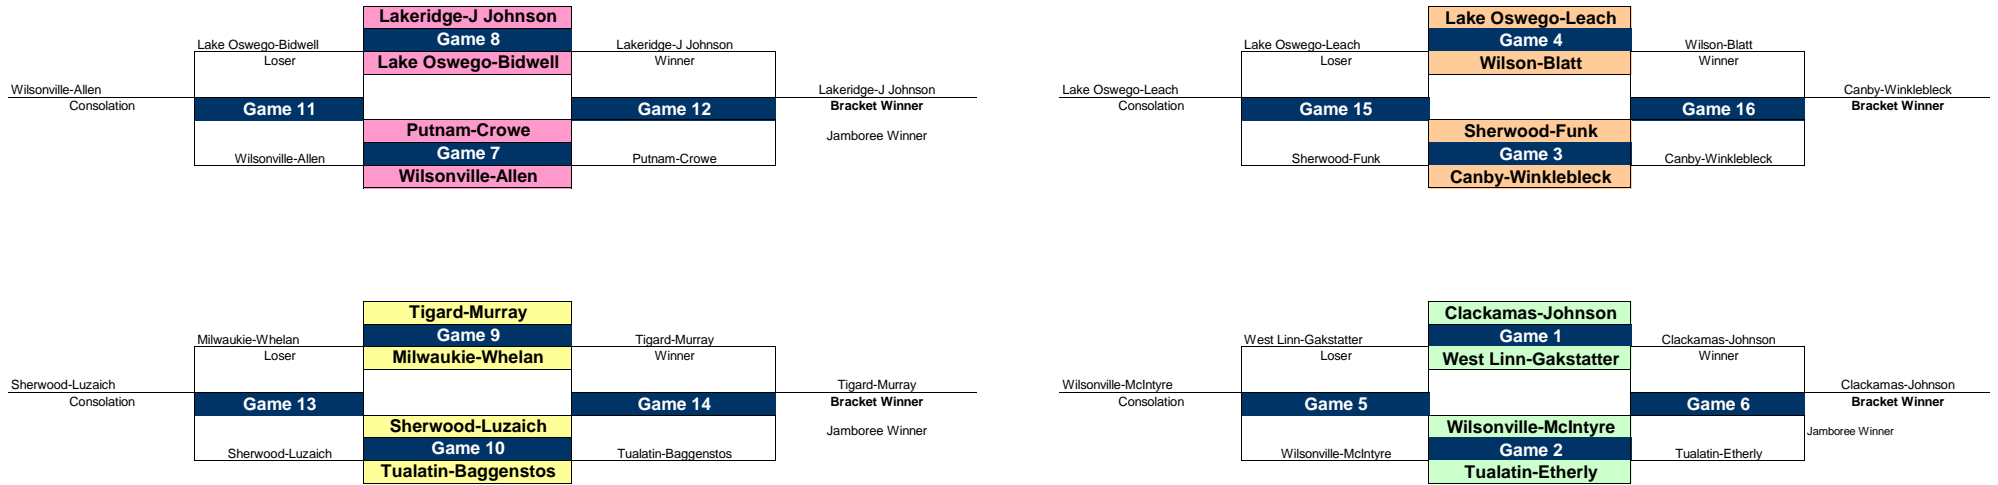

# Girls 7th Grade Season-Ending Jamboree - RESULTS

Location: Lakeridge High School

Saturday, February 26, 2011

**Note:** The team listed at top of each pairing will be considered the "home" team and should wear white or "home" uniforms when available.

| Teams                  |                       | Game/Time/Day                   |                                 |
|------------------------|-----------------------|---------------------------------|---------------------------------|
| A Clackamas-Johnson    | J Tigard-Murray       | Game 1: SAT 9:00am - upper gym  | Game 9: SAT 2:00pm - upper gym  |
| B Wilsonville-McIntyre | K Sherwood-Luzaich    | Game 2: SAT 9:00am - lower gym  | Game 10: SAT 2:00pm - lower gym |
| C Tualatin-Etherly     | L Tualatin-Baggenstos | Game 3: SAT 10:15am - upper gym | Game 11: SAT 3:15pm - upper gym |
| D West Linn-Gakstatter | M Milwaukie-Whelan    | Game 4: SAT 10:15am - lower gym | Game 12: SAT 3:15pm - lower gym |
| E Lake Oswego-Leach    | N Lakeridge-J Johnson | Game 5: SAT 11:30am - upper gym | Game 13: SAT 4:30pm - upper gym |
| F Sherwood-Funk        | P Putnam-Crowe        | Game 6: SAT 11:30am - lower gym | Game 14: SAT 4:30pm - lower gym |
| G Canby-Winklebleck    | Q Wilsonville-Alten   | Game 7: SAT 12:45pm - upper gym | Game 15: SAT 5:45pm - upper gym |
| H Wilson-Blatt         | R Lake Oswego-Bidwell | Game 8: SAT 12:45pm - lower gym | Game 16: SAT 5:45pm - lower gym |